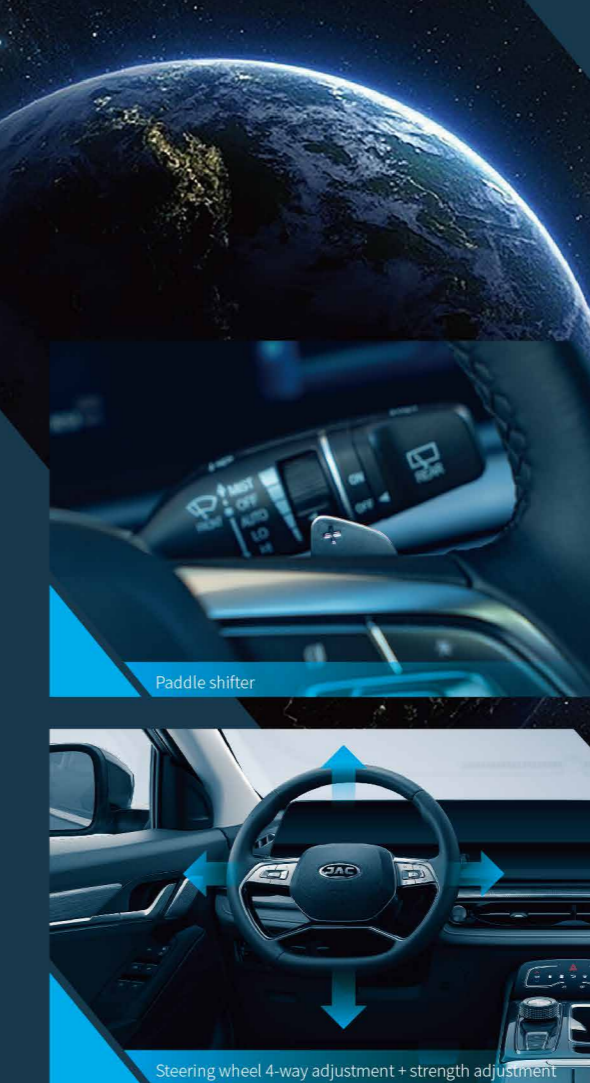

Flow curved sideline

Flow curved sideline exhibit a dynamic visual sense of moving waves.

Starship tailpart

"Pulling Through" & "Big Dipper" tail lights coincides with the galaxy front lights.

Acme design

Panoramic sunroof

Soft-coated as high as 80%

64-color ambient light

Electronic shift knob

24.6-inch dual screen

Acme handling

Paddle shifter

Steering wheel 4-way adjustment + strength adjustment