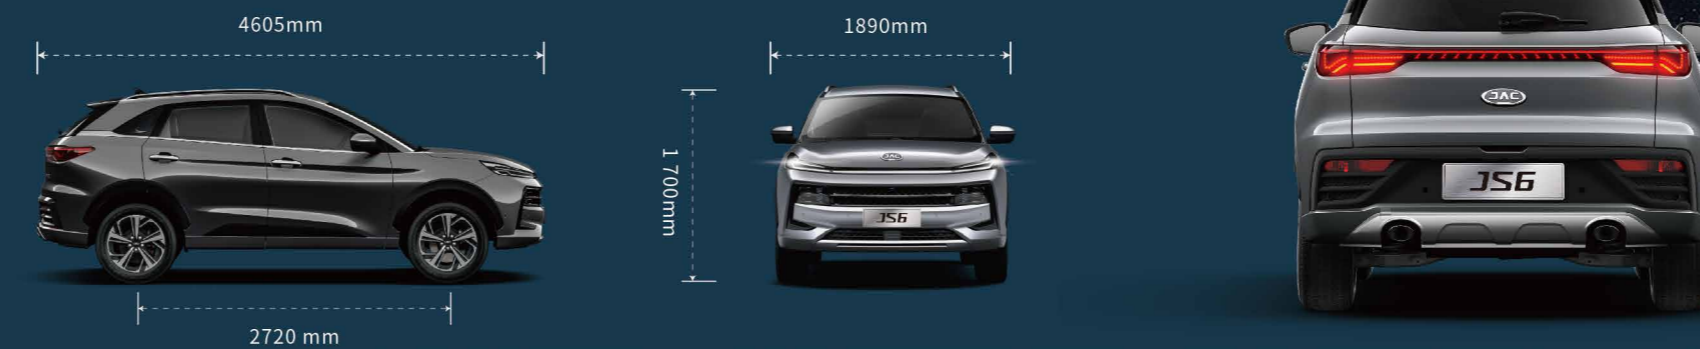

Enable extremely high flexible adjustment ability on wheelbase, width & height. It allows users to spend less in both purchasing & maintenance cost.

Futuristic Sci-fi Design: Starship

Starship face

Front face like spaceship, which evokes a sense of technology

Flow curved sideline

Flow curved sideline exhibit a dynamic visual sense of moving waves.

Starship tailpart

"Pulling Through" & "Big Dipper" tail lights coincides with the galaxy front lights.

Acme design

Panoramic sunroof

Soft-coated as high as 80%

64-color ambient light

Electronic shift knob

24.6-inch dual screen

Acme handling

Paddle shifter

Steering wheel 4-way adjustment + strength adjustment