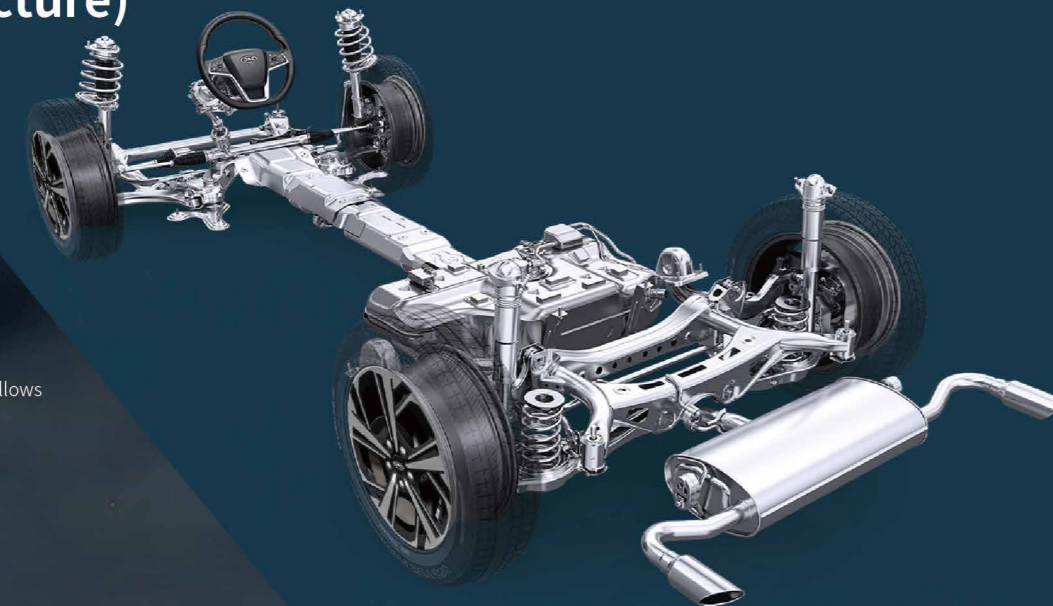

MIS (Modular Intelligence Structure)

Superior Performance

Benchmarking VW with enhancement in low center of mass, power, control accuracy, chassis structure, suspension & dynamic tuning, etc.

Intelligent Technology

Applying domain-centralized electronic architecture, centralized calculation, separate software & hardware, plug-and-play hardware, achieving L2 autonomous driving.

Flexible Iteration

Enable extremely high flexible adjustment ability on wheelbase, width & height. It allows users to spend less in both purchasing & maintenance cost.

Futuristic Sci-fi Design: Starship